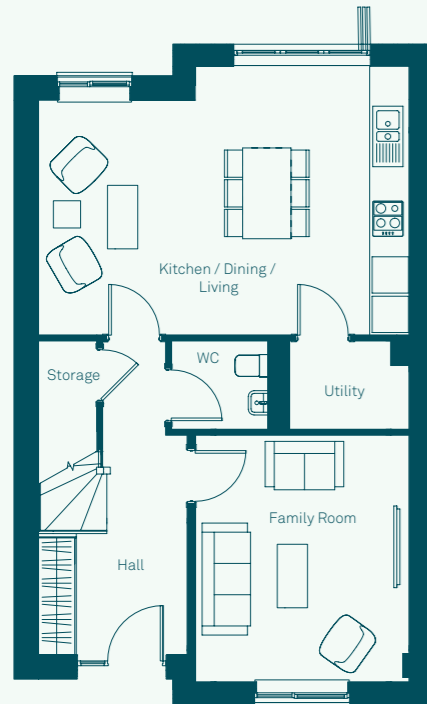

House Type C

4 bedroom house
1,265 sqft / 117.6 sqm

GROUND FLOOR

FIRST FLOOR

BOXWOOD PARK

House Type C

GROUND

Kitchen/Dining/Living	6.1m x 4.6m 20'0" x 15'1"
Family Room	4.1m x 3.6m 13'5" x 11'10"
Utility Room	2.0m x 1.5m 6'7" x 4'11"
WC	1.8m x 1.5m 5'11" x 4'11"

FIRST

Bedroom 1	3.4m x 3.0m 11'2" x 9'10"
Ensuite	2.2m x 1.5m 7'3" x 4'11"
Bedroom 2	3.5m x 3.5m 11'6" x 11'6"
Bedroom 3	3.0m x 2.5m 9'10" x 8'2"
Bedroom 4	3.0m x 2.5m 9'10" x 8'2"
Bathroom	2.2m x 1.9m 7'3" x 6'3"