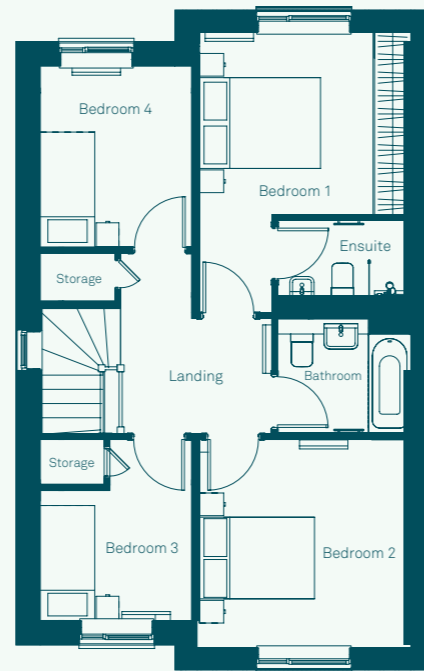

House Type C

4 bedroom house
1,265 sqft / 117.6 sqm

GROUND FLOOR

FIRST FLOOR

BOXWOOD PARK

House Type C

GROUND

Kitchen/Dining/Living	6.1m x 4.6m 20'0" x 15'1"
Family Room	4.1m x 3.6m 13'5" x 11'10"
Utility Room	2.0m x 1.5m 6'7" x 4'11"
WC	1.8m x 1.5m 5'11" x 4'11"

FIRST

Bedroom 1	3.4m x 3.0m 11'2" x 9'10"
Ensuite	2.2m x 1.5m 7'3" x 4'11"
Bedroom 2	3.5m x 3.5m 11'6" x 11'6"
Bedroom 3	3.0m x 2.5m 9'10" x 8'2"
Bedroom 4	3.0m x 2.5m 9'10" x 8'2"
Bathroom	2.2m x 1.9m 7'3" x 6'3"